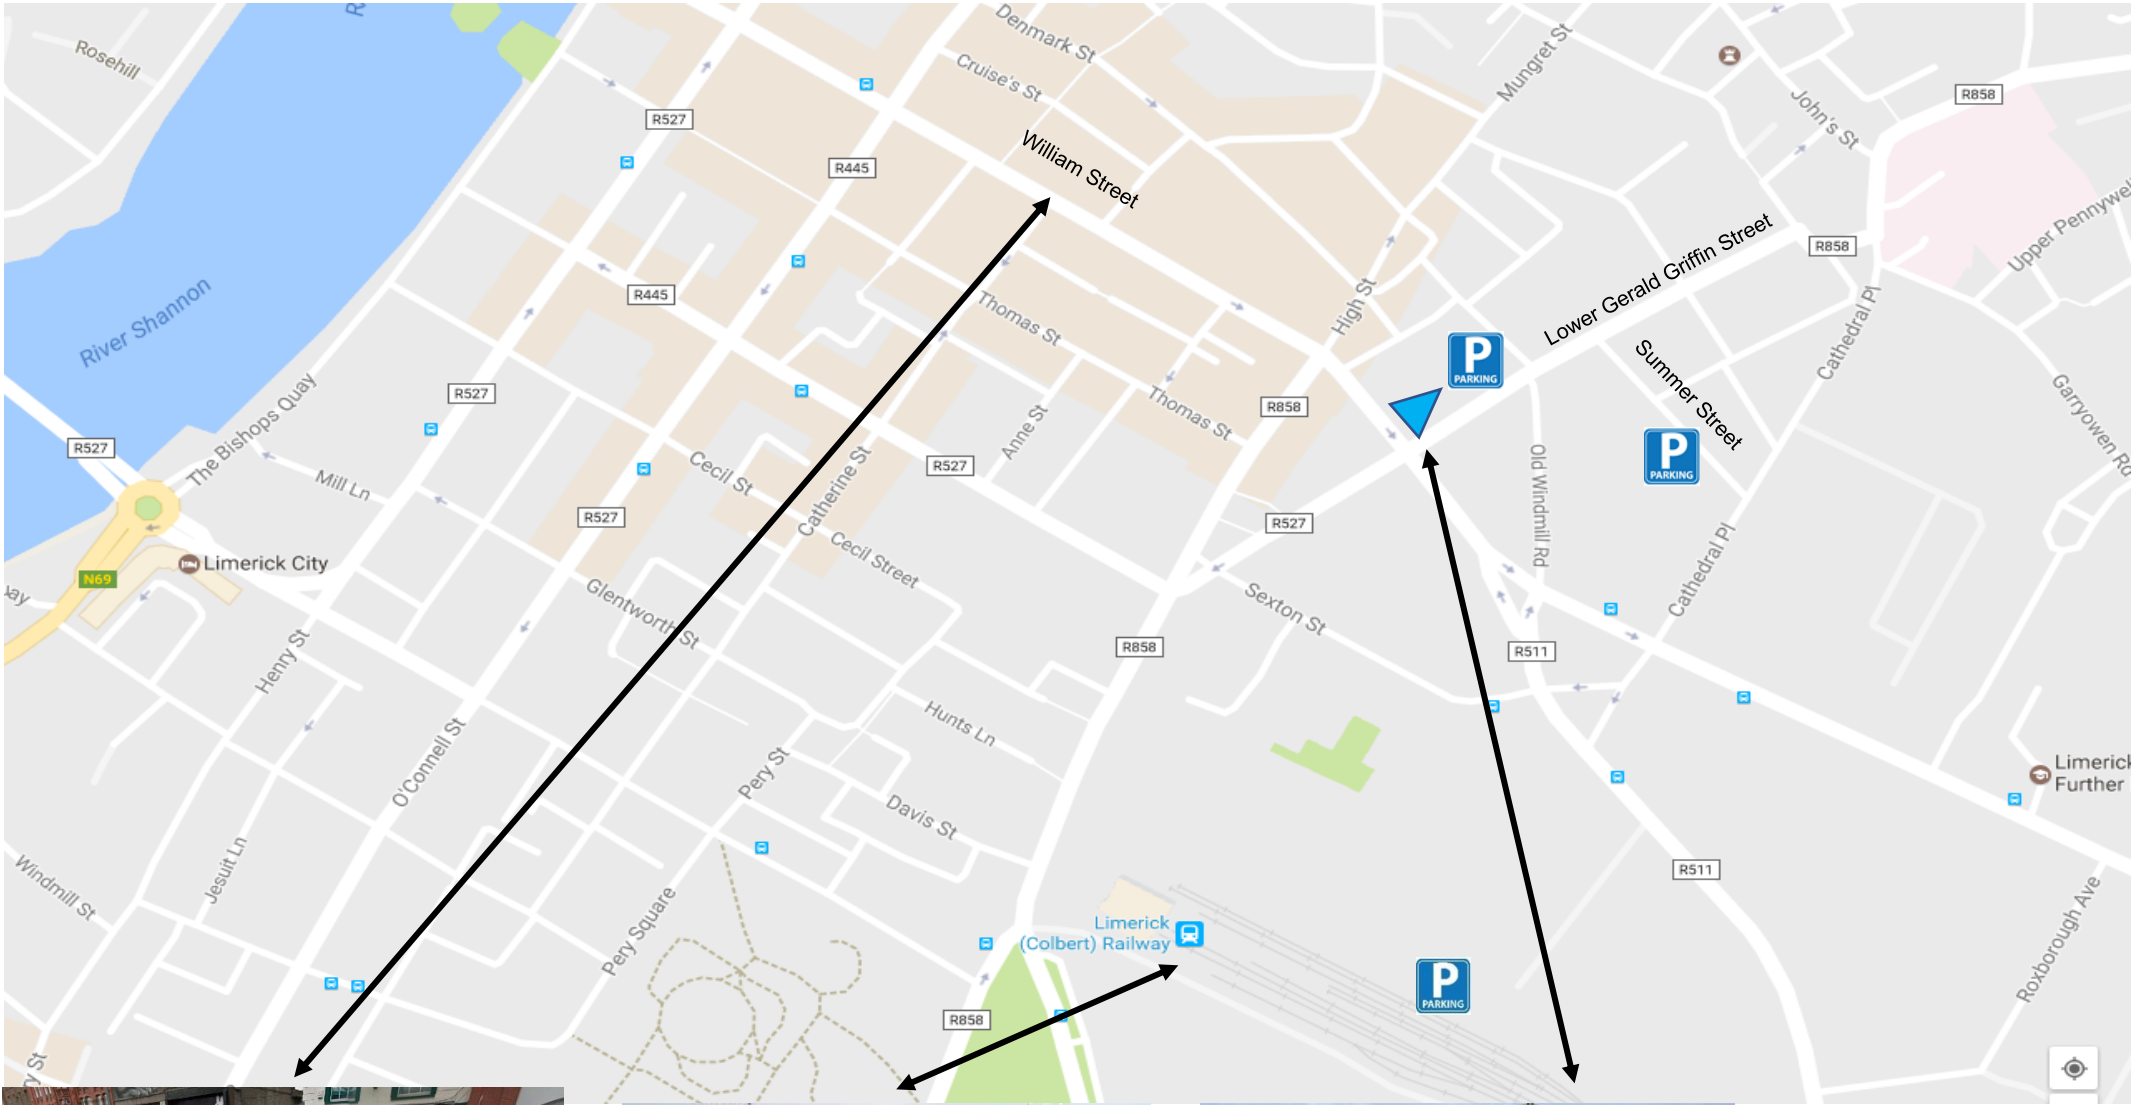

William Street Bus Stops